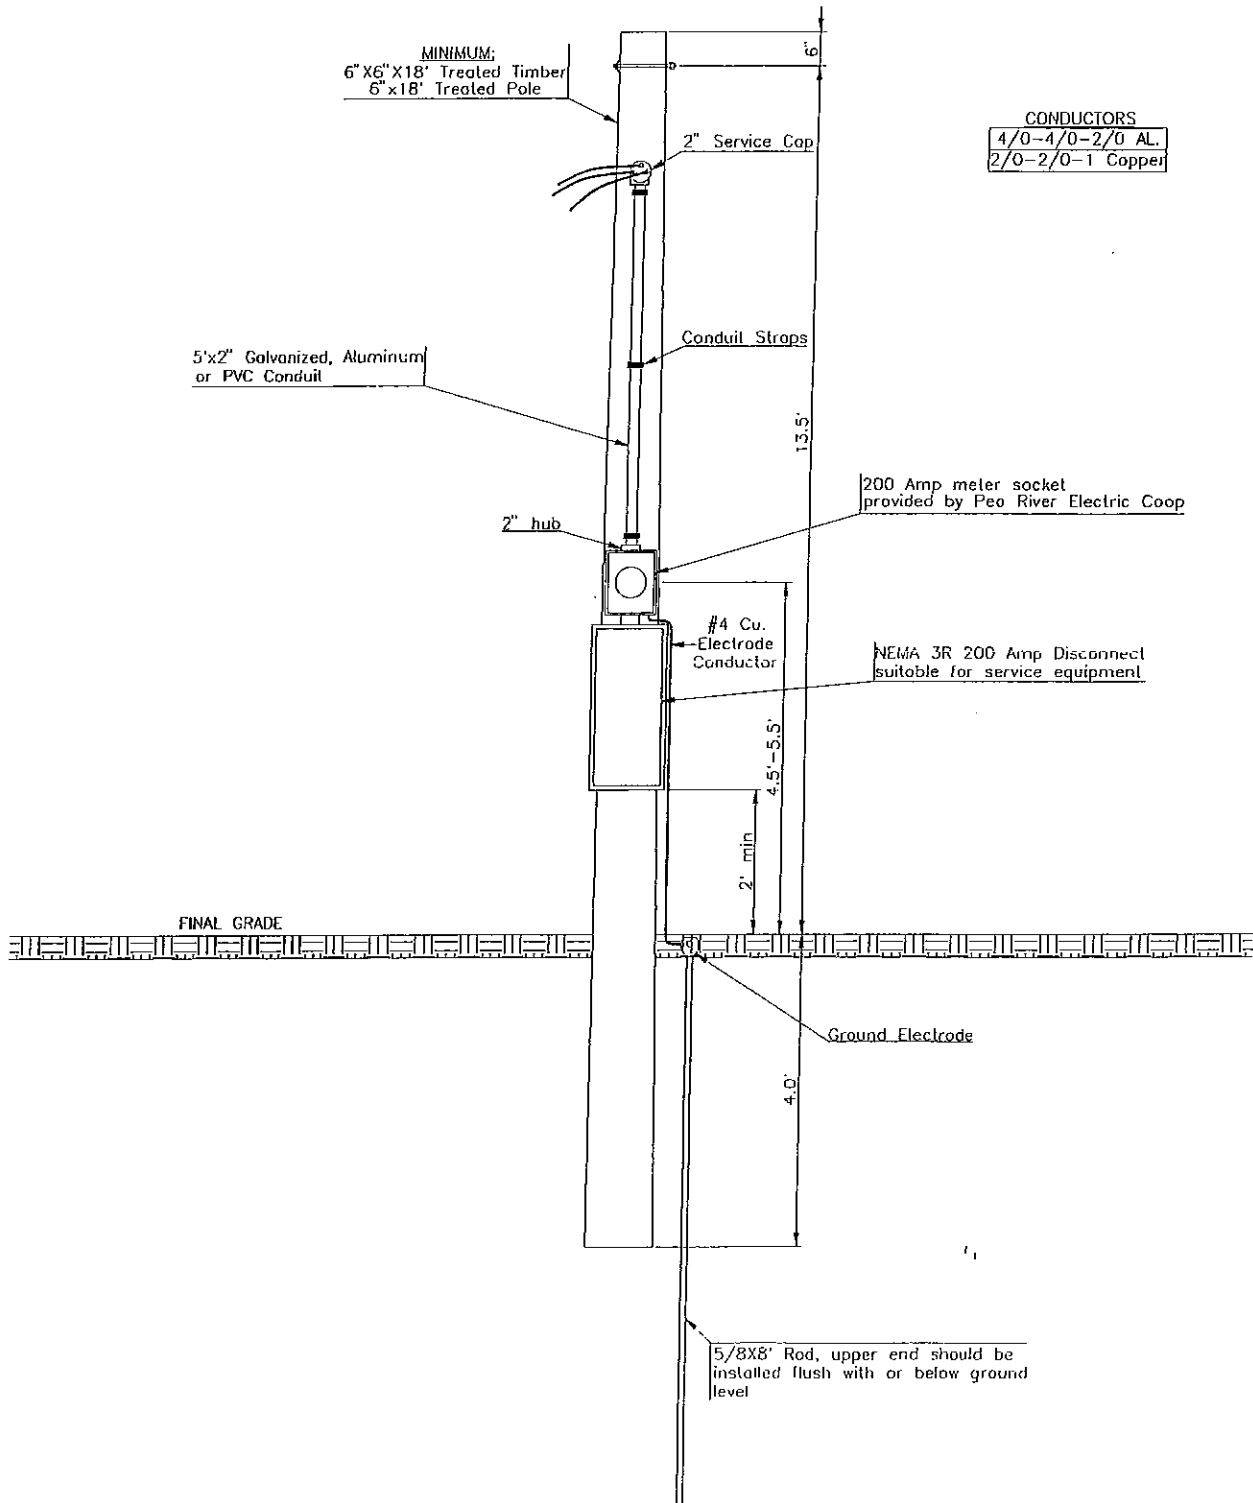

200 Amp Meter Pole (18' Pole)

PEA RIVER ELECTRIC COOPERATIVE
200 AMP METER POLE
18' POLE

APPROVED BY: E.J.
DRAWN BY: C.W.
REVISION DATE: 03/14/97